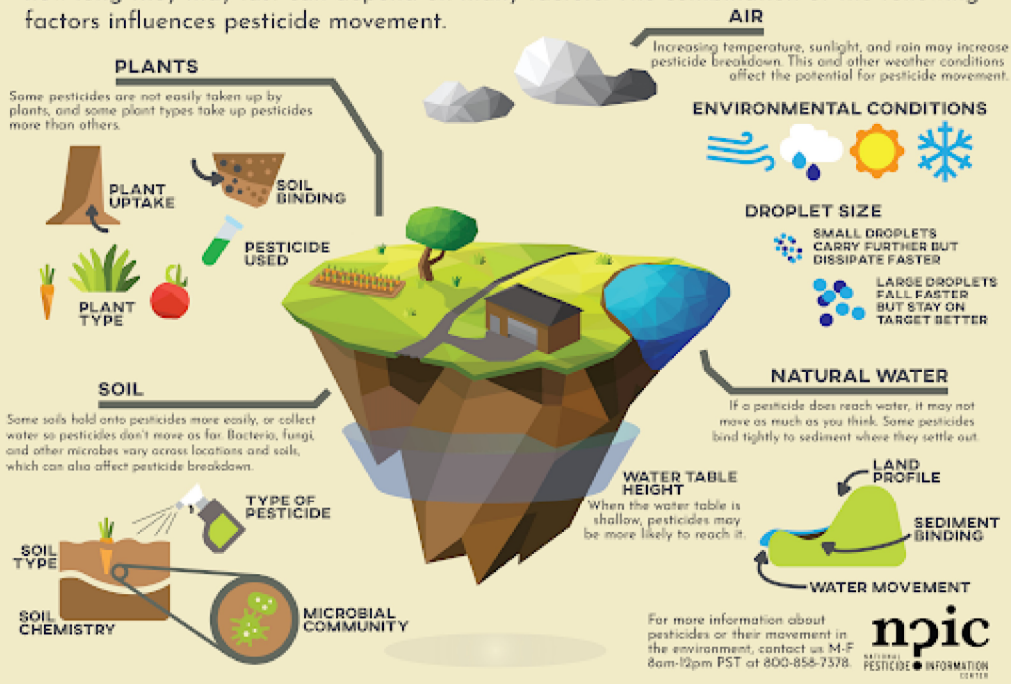

PESTICIDE MOVEMENT IN THE ENVIRONMENT

Pesticides have the potential to move after they are first applied. Where they go and how long they may last can depend on many factors. The combination of the following factors influences pesticide movement.